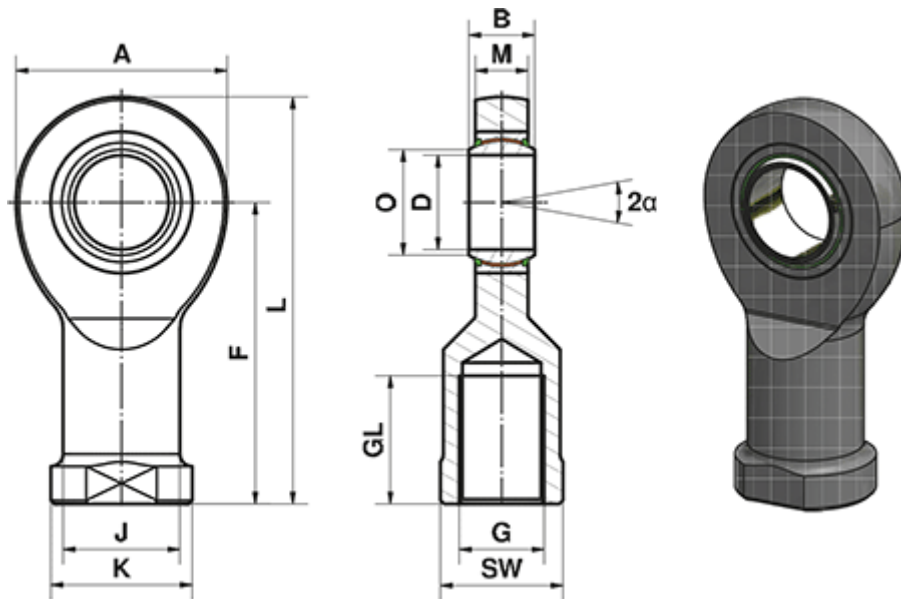

Data Sheet

Article number: 03490060

Description: Fluro Heavy Duty Rod end EI 60 EW-2RS
M52x3 Female thread

Note: 60

Measures

A	= 135	J	= 70
a (degrees)	= 6	K	= 88
B	= 44	L	= 242.5
D	= 60	M	= 38
Dynamic load C (kN)	= 690	O	= 66.8
F	= 175	Static load C0 (kN)	= 497
G	= M52x3	SW	= 75
GL	= 70	Weight (g)	= 5550